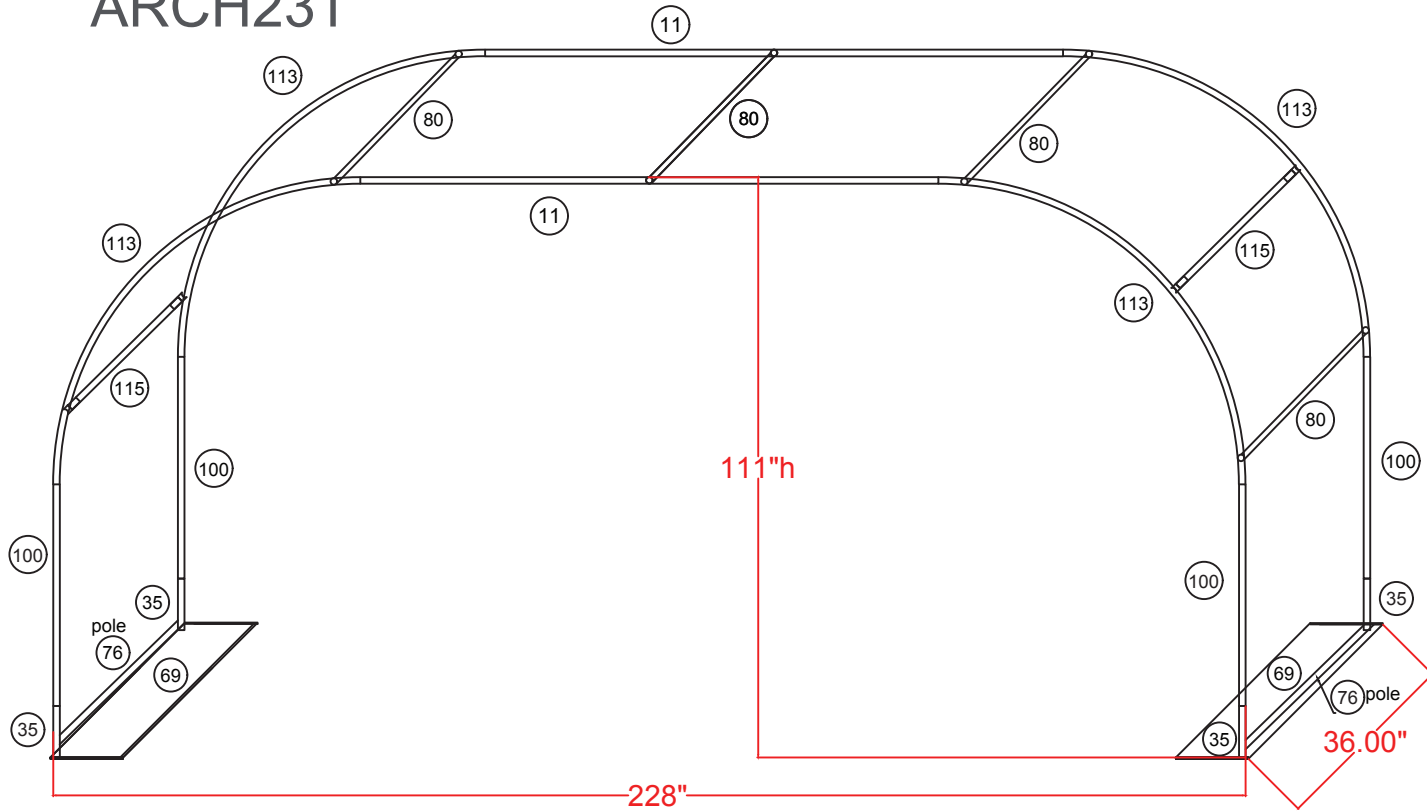

WAVELINE®

ARCH23T

- Assemble both outer rings
- Install base poles
- Install all horizontal poles
- Pull graphics from one end to the other slowly, making sure to evenly covering frame

36"d x 228"w x 111"h Curved Arch Display	
Qty.	Part Number
4	WLM#35
4	WLM#113
2	WLM#76
4	WLM#100
2	WLM#11
5	WLM#80
2	WLM#69 base plate
4	WLM#75
1	BGO-FabricXL bag
2	WLM#115

Fits inside qty.1 CA900